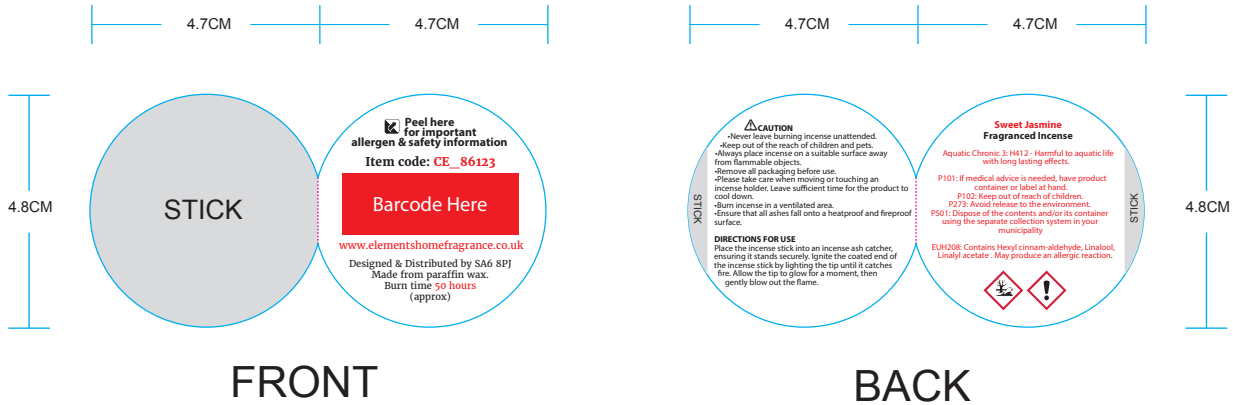

Incense warning - Cone

⚠ CAUTION

- •Never leave burning incense unattended.
- •Keep out of the reach of children and pets.
- •Always place incense on a suitable surface away from flammable objects.
- •Remove all packaging before use.
- •Please take care when moving or touching an incense holder. Leave sufficient time for the product to cool down.
- •Burn incense in a ventilated area.
- •Ensure that all ashes fall onto a heatproof and fireproof surface.

⚠ WARNING: May cause irritation if in direct contact with eyes.

DIRECTIONS FOR USE

Place the incense cone into an incense holder, ensuring it stands securely. Ignite the top end of the incense cone by lighting the tip until it catches fire. Allow the tip to glow for a moment, then gently blow out the flame. Enjoy the fragrant aroma as the incense cone releases its scent into the air.

Change all information highlighted in RED

2 pictograms below. If the product is not classified as hazardous according to GB CLP Regulation. Please remove pictograms below accordingly.

Include if there is CLP Info. Harmful to aquatic life with long lasting effects.

Include if there is a precautionary statement/Supplementary information (Allergens),

- ← Sweet Jasmine Fragranced Candle
- ← Incentive Scent
- ← Aquatic Chronic 3: H412 - Harmful to aquatic life with long lasting effects.
- ← CLP Info
- ← P101: If medical advice is needed, have product container or label at hand.
- ← P102: Keep out of reach of children.
- ← P273: Avoid release to the environment.
- ← P501: Dispose of the contents and/or its container using the separate collection system in your municipality.
- ← Precautionary statements
- ← EHQ208: Contains Hexyl cinnamyl aldehyde, Linalool, Linalyl acetate. May produce an allergic reaction.
- ← Supplementary information (Allergens)